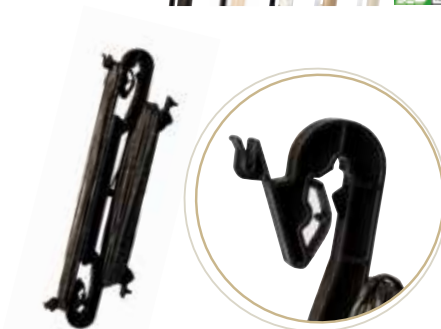

## BENEFITS

- ))) Quick and easy to install, unwind and remove.
- ))) Customizable with different types and lengths of twines.
- ))) Versatile solution suitable for single or braided wires from 2 to 4 mm Ø.

### ReelHook\*

- **Anti-fall** design avoids slipping or jumping from the wire
- **Intuitive unwinding**
- **Multi-seasonal** use of ReelHook S
- **Easy refill** with Reel PPB

ReelHook S is made of galvanized steel and Reel PPB of polypropylene.

### RayHook

- **Anti-fall** design avoids slipping or jumping from the wire
- **Twine retention** system maintains the hook vertically and avoids self unwinding
- **Free-fall** function
- **Totally compostable** RayHook BIN (hook and twine)

### Classic Hook

- **Free-fall** function
- **Versatile**, available in 180 mm or 220 mm

Classic Hook is made of galvanized steel.

(+) CUSTOMIZE YOUR SOLUTION

Bio twine

- Several **compostable** twines available
- **UV transparent\*\***